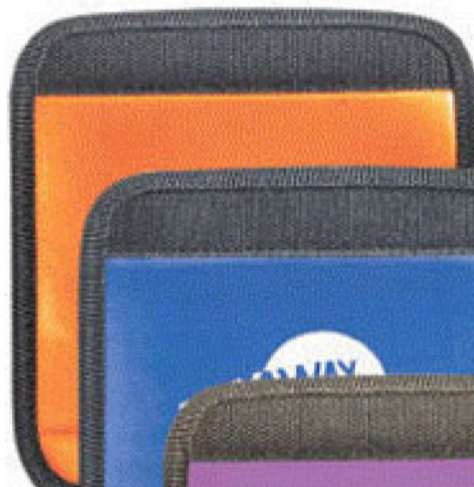

Perfect Grabber

Yellow

Orange

Blue

Purple

Lime Green

Red

Pink

Back

97¢
(C)
2400 pcs & up

Bright Colors
Easily Wrap Around Luggage Handle
for Soft Cushioned Comfort.

Perfect Grabber #857				
250	500	1M	1.2M	2.4M
1.19	1.09	1.05	.99	.99
1.15	1.05	.99	.98	.97
U.S. Dollars				5C

DIMENSIONS:
5 3/4" H x 6" W (flat)

IMPRINT AREA: 3" W x 2" H

ASSORTED COLORS: min. order 250 pcs (with same copy and imprint color)

Please note: Colors shown are approximate.

This special offer applies to new orders received on or after 5/24/2012. (Column pricing applies to quantity ordered and will not be extended beyond ordered amount). This offer cannot be applied to orders in house or orders already invoiced.

PRICE INCLUDES: one color imprint, one location. SCREEN CHARGE: 50.00 (G) per color. ADDITIONAL IMPRINT COLOR (LIMIT 2): add .25 (G) per color/location plus set-up charge.

REPEAT SETUP CHARGE: 25.00 (G) per color/location. PRODUCTION TIME: 3 working days.